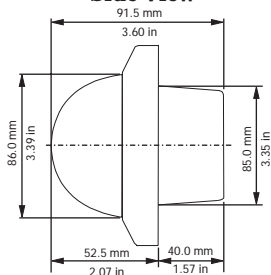

Controls

AES	On/Off
AGC	On/Off
Synchronization	Internal/line-lock with phase adjustment
DC Iris	Level control

Connectors

Input Power	Screw terminal block
Composite Video	BNC on cord

Electrical

AC Voltage	24 VAC (+20%, -15%)
	60 Hz NTSC
	50 Hz PAL
Power Consumption	3.0 watts

Mechanical

Dimensions (W x H x D)	
Surface Dome	120 x 120 x 91.5 mm (4.72 x 4.72 x 3.64 in)
Flush Dome	
Total	120 x 120 x 91.5 mm (4.72 x 4.72 x 3.64 in)
Above Ceiling	39 mm (1.54 in)
Below Ceiling	52.5 mm (2.07 in)
Corner Mount	105 x 120 x 127 mm (4.13 x 4.72 x 5.00 in)

Weight

Surface Dome	590 g (1.30 lbs)
Flush Dome	450 g (1.00 lbs)
Corner Mount	590 g (1.30 lbs)

Color Light beige

Construction Cast aluminum housing with polycarbonate bubble or window

Environmental

Operating Environment

Surface Dome	Indoor/Outdoor
Flush Dome	Indoor
Corner Mount	Indoor/Outdoor

Operating Temperature -10° to 50° C (14° to 122° F)
with Optional Heater -40° to 50° C (-40° to 122° F)

Humidity 90% RH (non-condensing)

Storage Temperature -20° to 60° C (-4° to 140° F)

Regulatory

Emissions	FCC Part 15, Class A
	CE: EN55022
	ICES-003
Immunity	CE: EN55082-1
	CE: EN50130-4
Safety	UL1950
	CSA C22.2 No. 950
	EN60950

Weather Resistance

Surface Mount	NEMA 4, IP43
Flush Mount	NEMA 1, IP40
Corner Mount	NEMA 3R, IP43
Impact Resistance	ASTM D5420-98A

ADC780FD Flush Mount
Side View