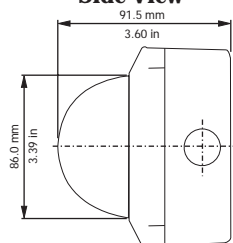

### Mechanical

Dimensions (W x H x D)	
Surface Dome	120 x 120 x 91.5 mm (4.72 x 4.72 x 3.64 in)
Flush Dome	
Total	120 x 120 x 91.5 mm (4.72 x 4.72 x 3.64 in)
Above Ceiling	39 mm (1.54 in)
Below Ceiling	52.5 mm (2.07 in)
Corner Mount	105 x 120 x 127 mm (4.13 x 4.72 x 5.00 in)

### Weight

Surface Dome	590 g (1.30 lbs)
Flush Dome	450 g (1.00 lbs)
Corner Mount	590 g (1.30 lbs)

Color Light beige

Construction Cast aluminum housing with polycarbonate bubble or window

**ADC780CM Corner Mount**  
Side View