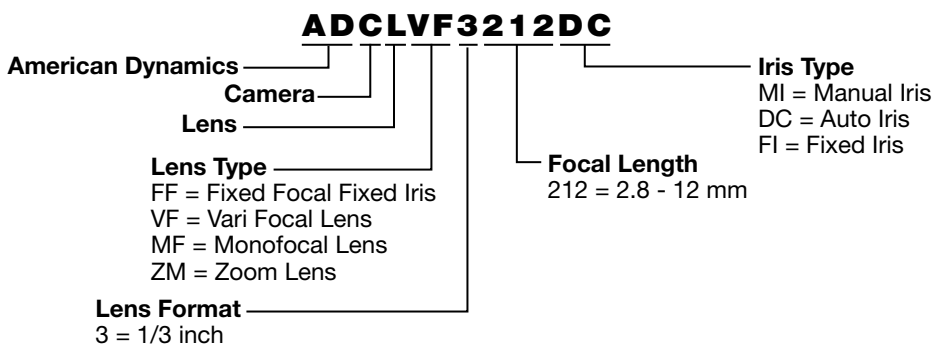

Model Number Configuration Chart

www.americandynamics.net

VS318-02 07/03 L
©2003 Sensormatic Electronics Corporation

Product Specifications and availability subject to change without notice. Certain product names mentioned herein may be trade names and/or registered trademarks of other companies.